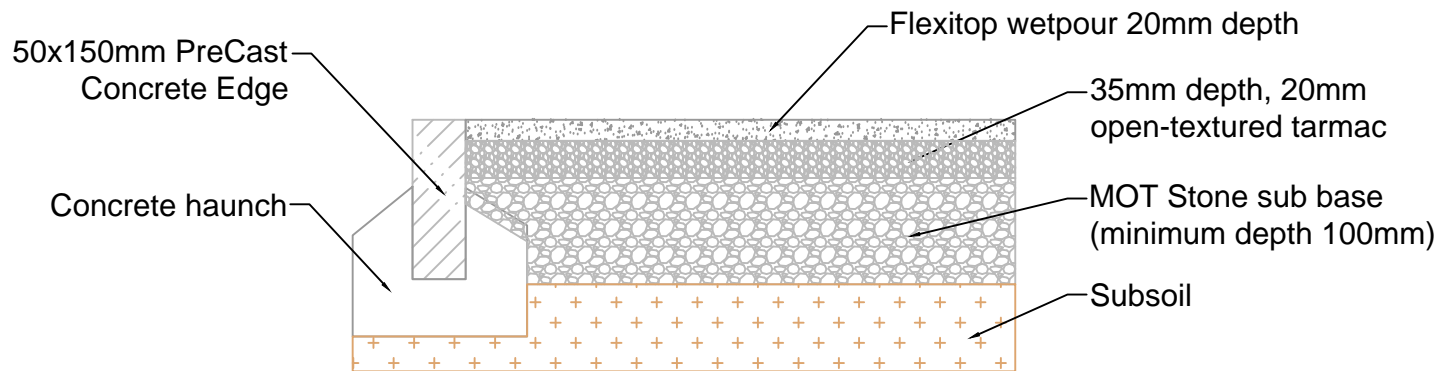

Flexitop: 20mm Depth - Edge and sub base detail into grass

<p>Flexitop: 20mm Depth - Edge and sub base detail into grass</p>	
	<p>www.redlynchleisure.co.uk Tel: 01249 444537 Fax: 01249 655002 info@redlynchleisure.co.uk</p>
<p>Drawn by L. Lewis - 21/09/2015</p>	
<p>Draft Drawing - Layout Guide Only Do not scale from drawing</p>	<p>Redlynch Leisure PO Box 1181 Chippenham Wiltshire SN15 3ZD</p>