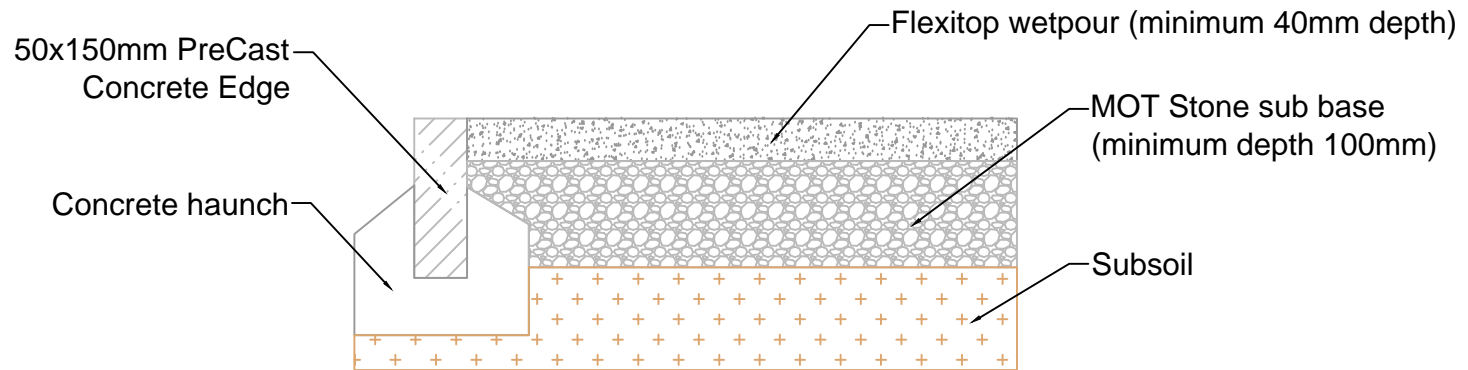

## Flexitop: Edge and sub base detail into grass

<p>Flexitop: Edge and sub base detail into grass</p>	
	<p>www.redlynchleisure.co.uk Tel: 01249 444537 Fax: 01249 655002 info@redlynchleisure.co.uk</p>
<p>Drawn by L. Lewis - 21/09/2015</p>	
<p>Draft Drawing - Layout Guide Only Do not scale from drawing</p>	<p><b>Redlynch Leisure</b> PO Box 1181 Chippenham Wiltshire SN15 3ZD</p>