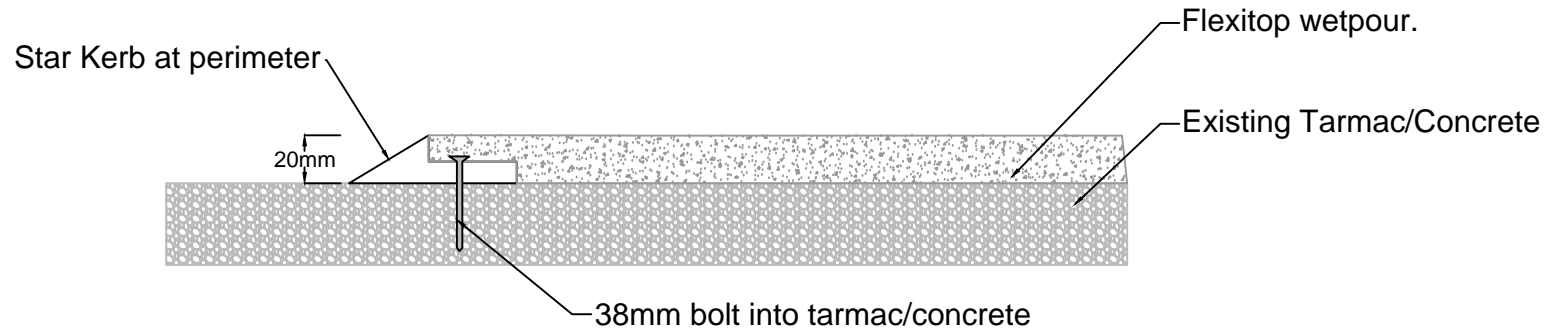

Flexitop: into tarmac/concrete with Star Kerb Edge.

<p>Flexitop: into tarmac/concrete with Star Kerb Edge.</p>	
	<p>www.redlynchleisure.co.uk Tel: 01249 444537 Fax: 01249 655002 info@redlynchleisure.co.uk</p>
<p>Drawn by L. Lewis - 21/09/2015</p>	
<p>Draft Drawing - Layout Guide Only Do not scale from drawing</p>	<p>Redlynch Leisure PO Box 1181 Chippenham Wiltshire SN15 3ZD</p>