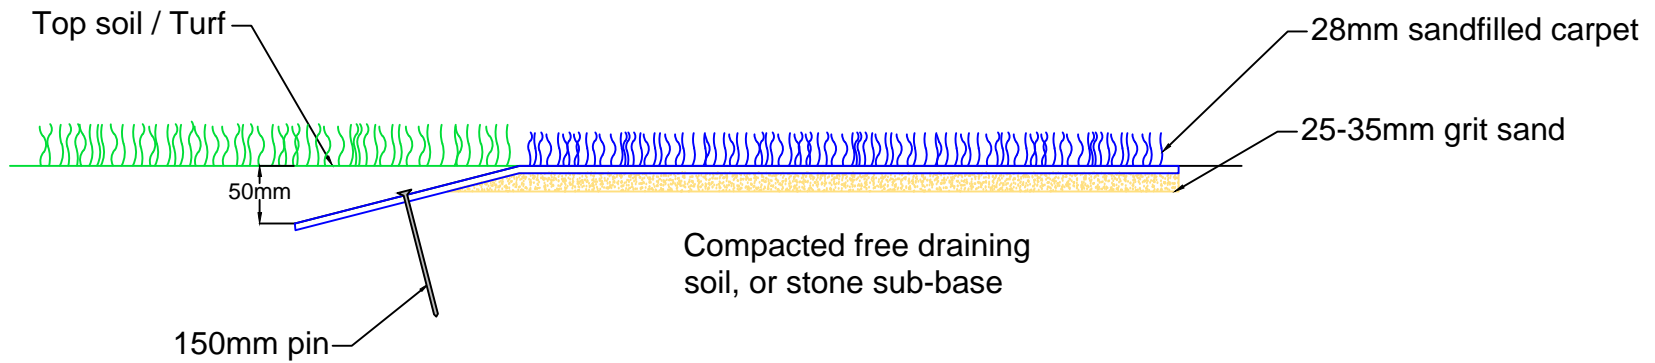

Syntheturf: Edge Detail with existing grass at perimeter - 150mm pin through carpet, buried at perimeter.

<p>Edging Details - Syntheturf: Edge Detail with existing grass at perimete</p>	
	<p>www.redlynchleisure.co.uk Tel: 01249 444537 Fax: 01249 655002 info@redlynchleisure.co.uk</p>
<p>Drawn by L. Beirne - 19/05/2014</p>	<p><b>Redlynch Leisure</b> PO Box 1181 Chippenham Wiltshire SN15 3ZD</p>
<p>Draft Drawing - Layout Guide Only Do not scale from drawing</p>	