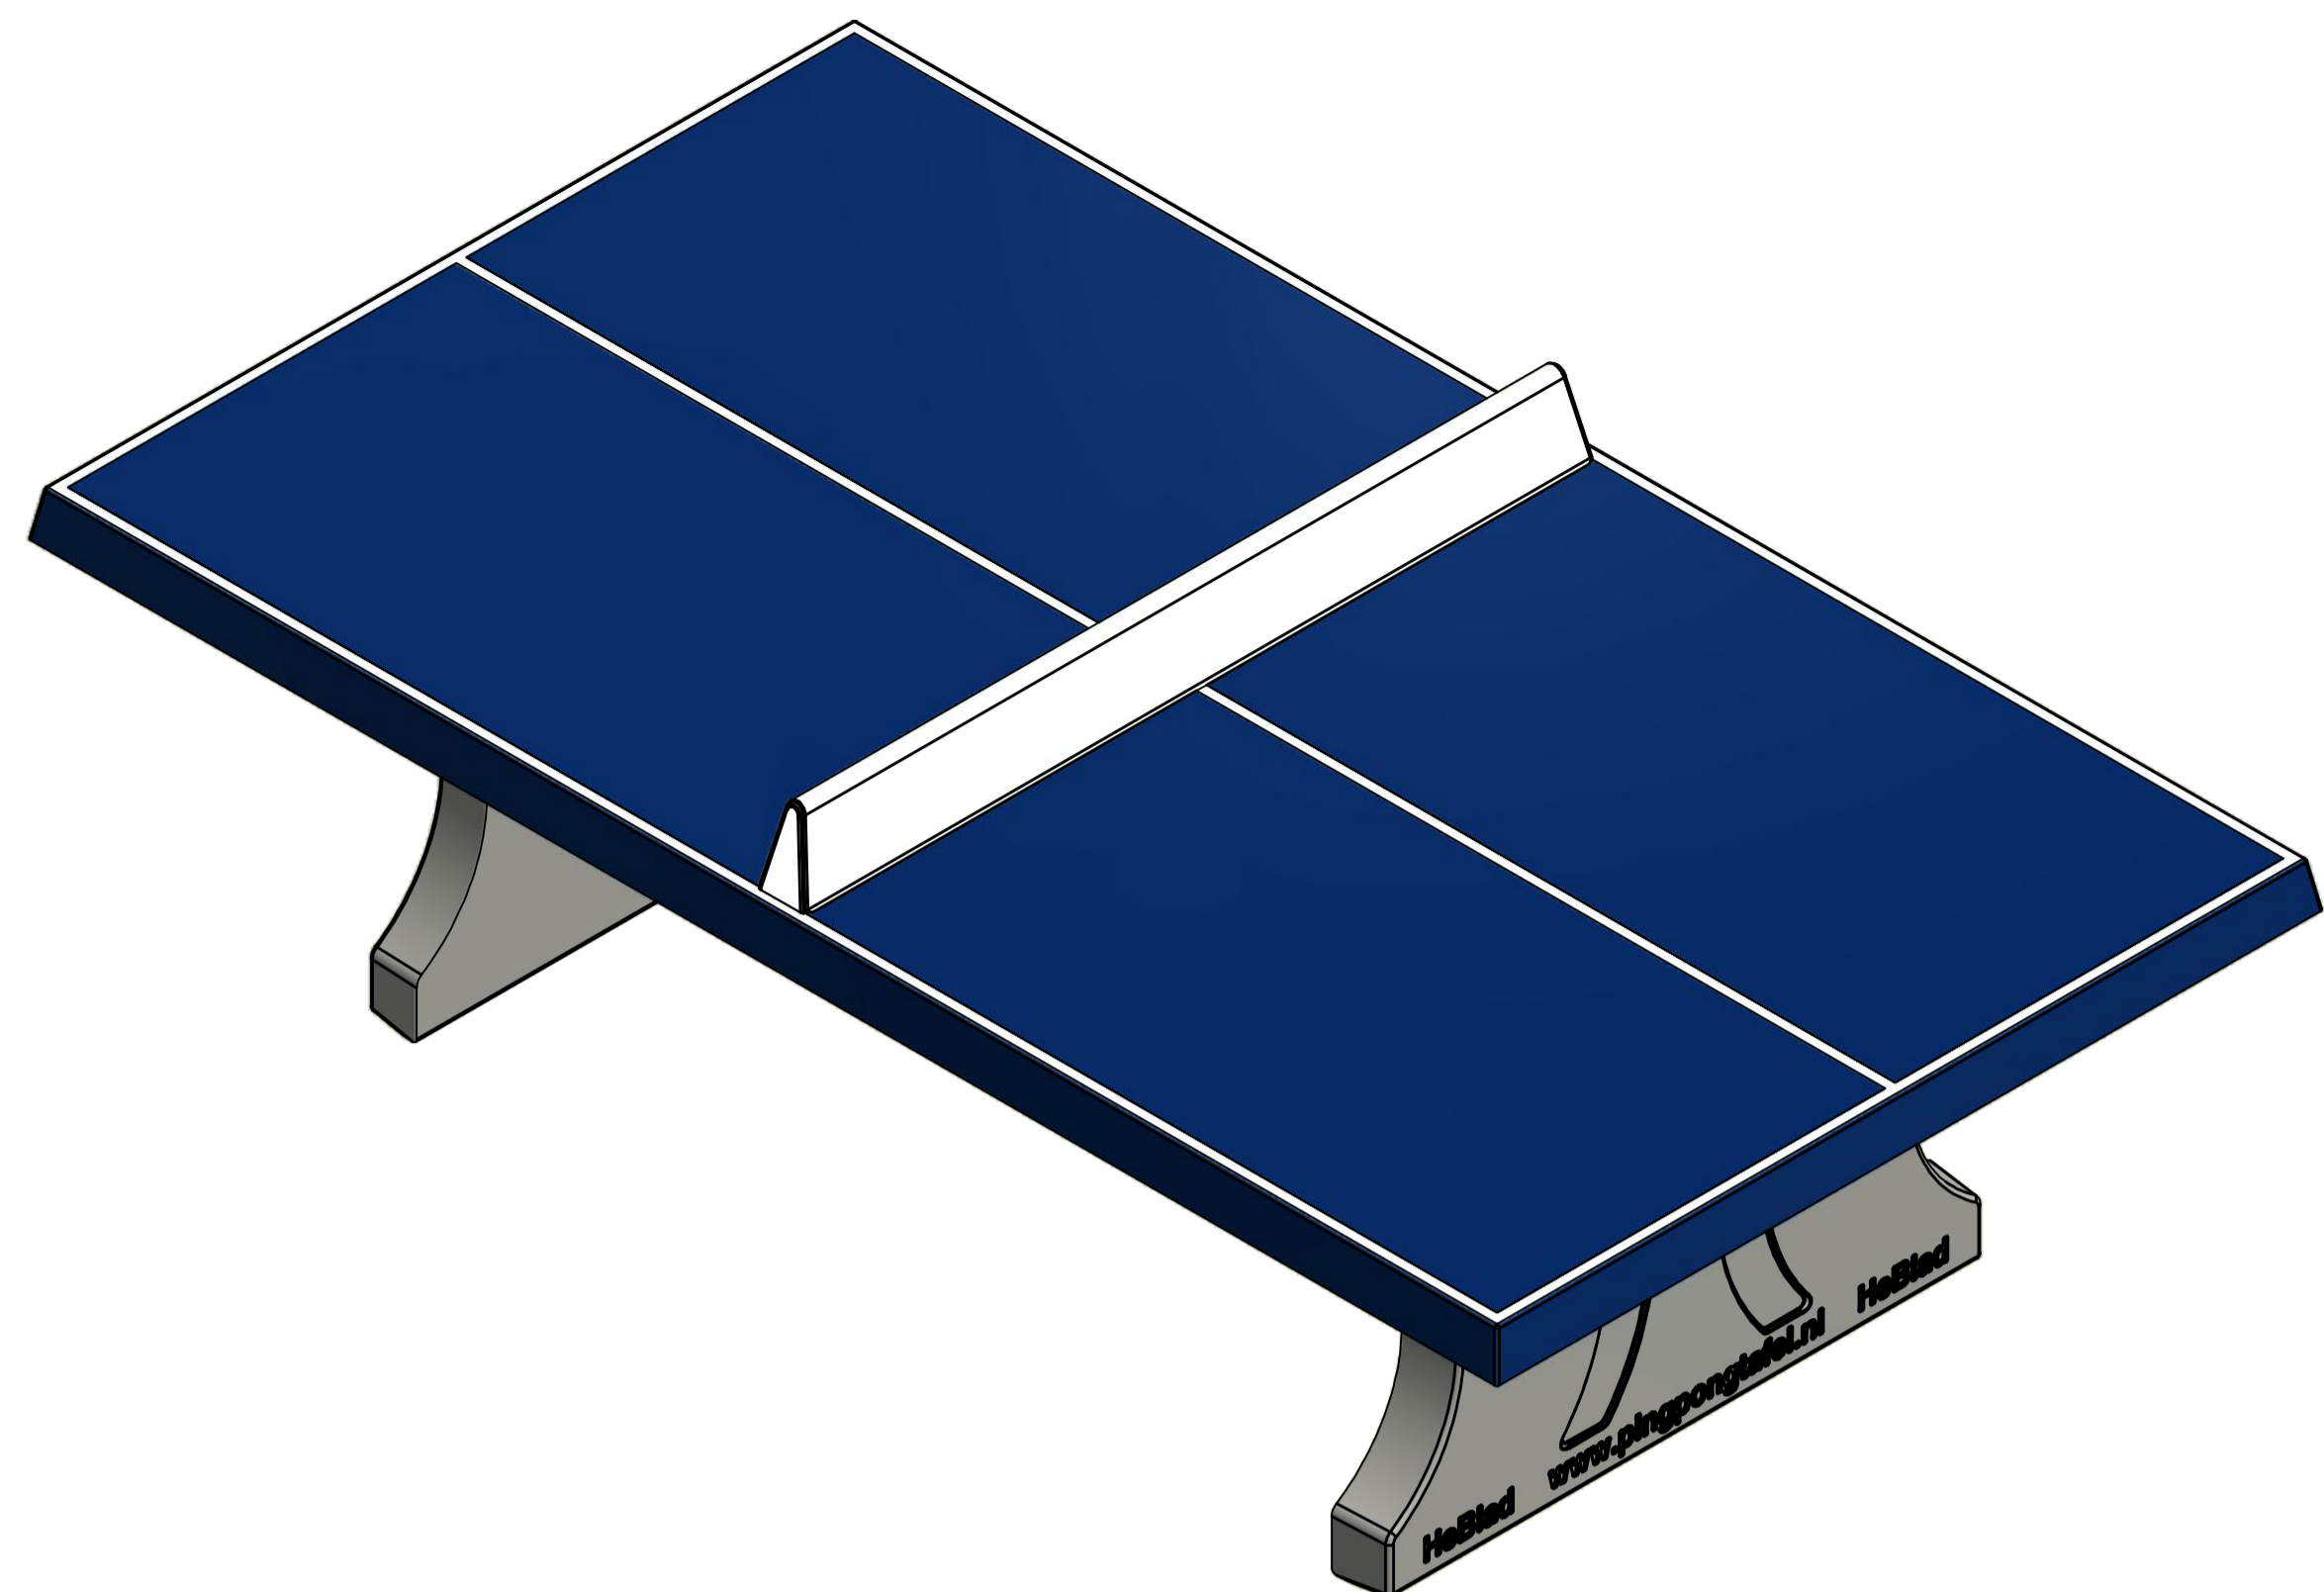

Contact

Tel 01249 444 537
 info@redlynchleisure.co.uk
<https://redlynchleisure.co.uk>

**Redlynch Leisure
 Outdoor Table Tennis Tables**

The Amsterdam

Weight ±1360 KG

Contact

Tel 01249 444 537
info@redlynchleisure.co.uk
<https://redlynchleisure.co.uk>

Redlynch Leisure
Outdoor Table Tennis Tables

The Amsterdam