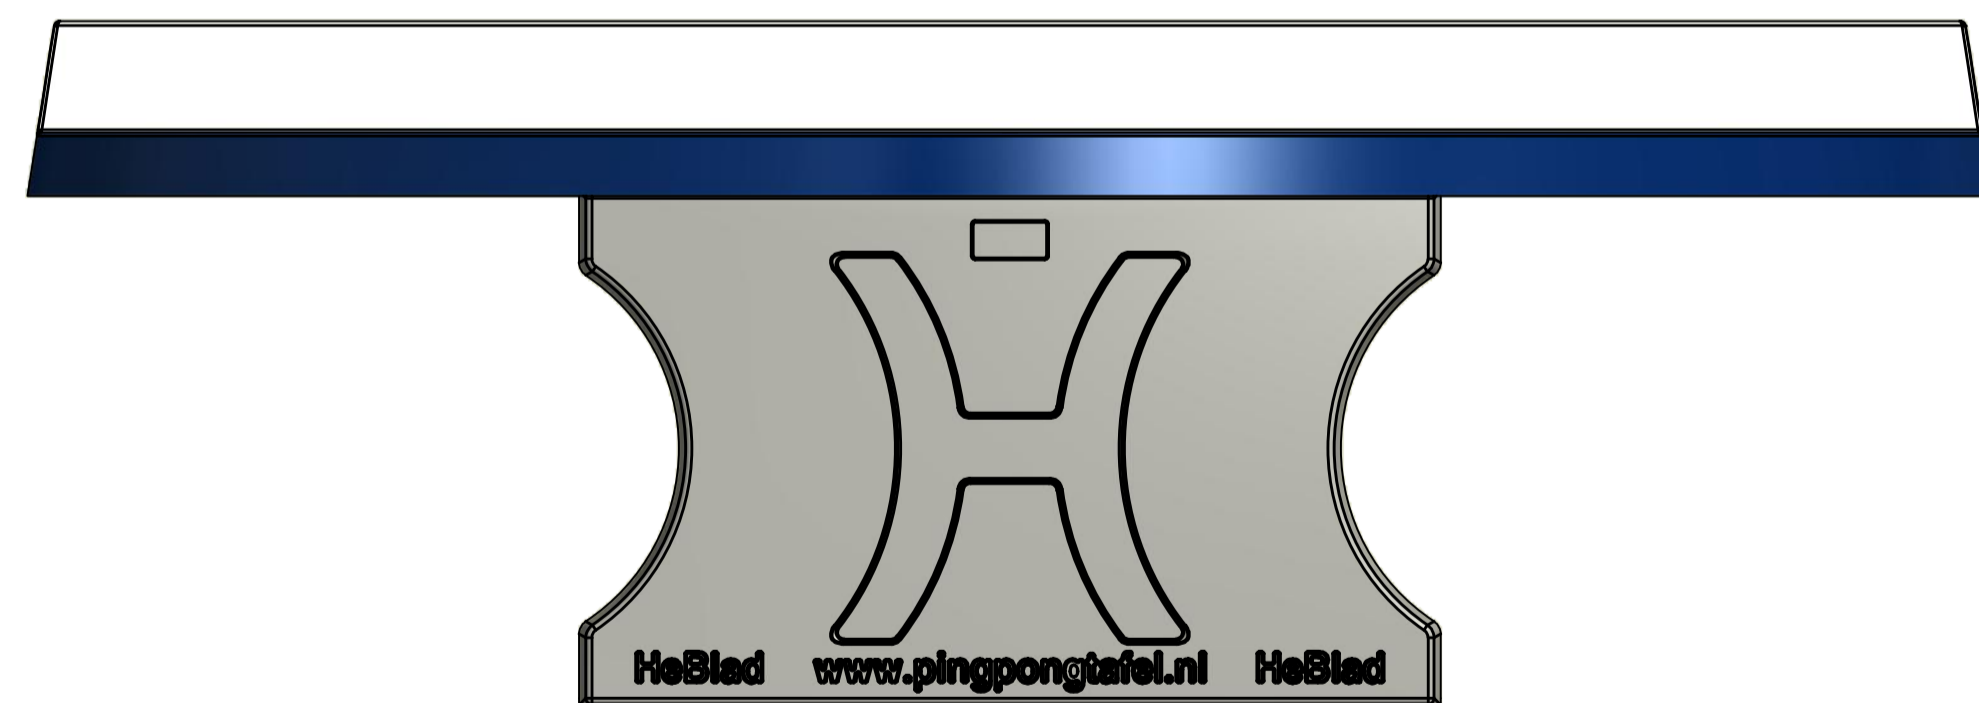

**Contact**

Tel 01249 444 537  
 info@redlynchleisure.co.uk  
<https://redlynchleisure.co.uk>

**Redlynch Leisure  
 Outdoor Table Tennis Tables**

The Hague - a round concrete  
 table tennis table

**Weight ±1570 KG**