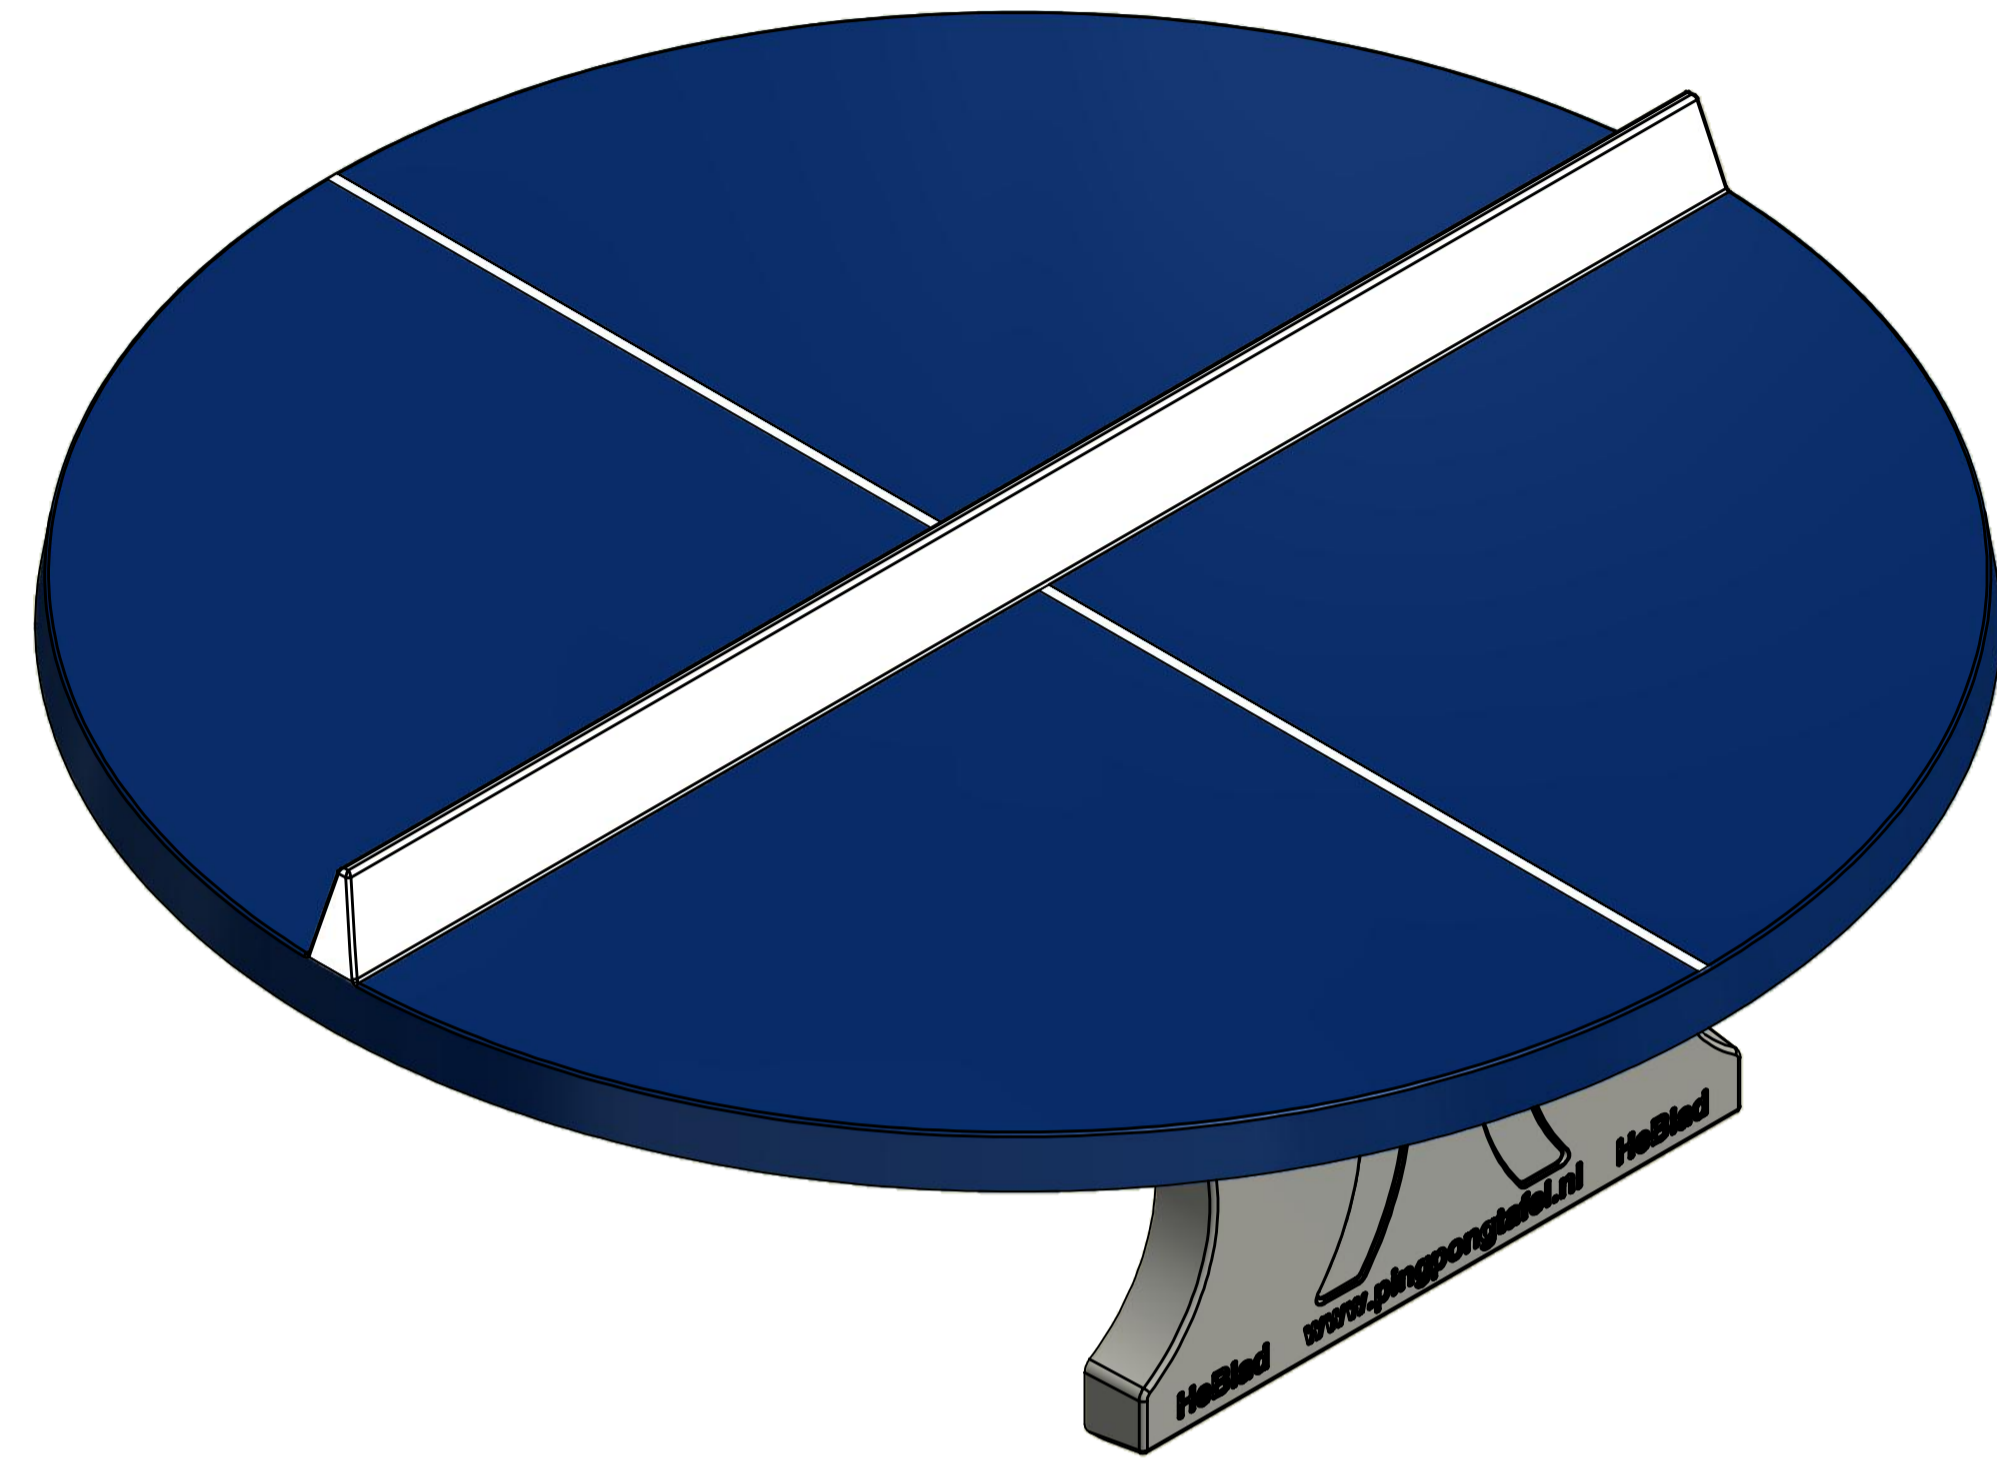

**Contact**

Tel 01249 444 537  
 info@redlynchleisure.co.uk  
<https://redlynchleisure.co.uk>

**Redlynch Leisure  
 Outdoor Table Tennis Tables**

The Hague - a round concrete  
 table tennis table

**Weight ±1570 KG**

#### Contact

Tel 01249 444 537  
info@redlynchleisure.co.uk  
<https://redlynchleisure.co.uk>

Redlynch Leisure  
Outdoor Table Tennis Tables

The Hague - a round concrete  
table tennis table