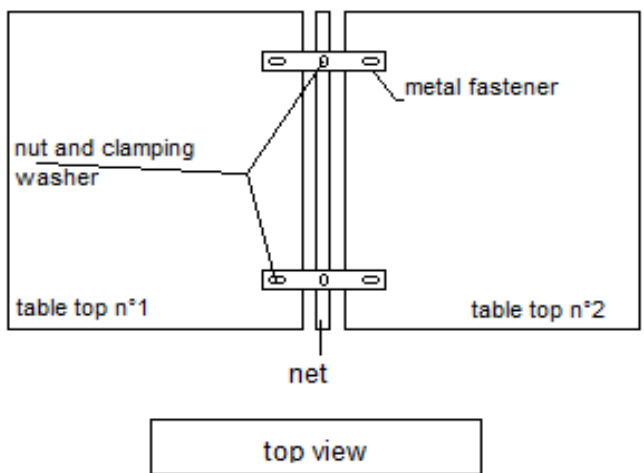

Plan 1

Plan 2

Plan 3

Plan 4

Plan 5

Plan 6

Concrete Table Tennis Table the Maccano

Pieces of bolts

- Table top: 2 (pose with 4 peoples)
- Net : 1 (pose with 2 peoples)
- Legs : 2 (pose with 2 peoples)
- Brace : 1 (pose with 2 peoples)
- Metal bar+clamping washers + nuts : 4
- Mastic glue : 1
- Nuts + cramping washer M10 (for brace) : 4
- Metal fasteners (for net) : 2
- Cramping washers M10 + nuts M10 (for net) : 6