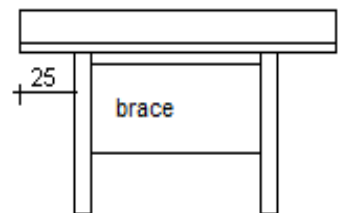

Plan 1

Plan 2

Plan 3

Plan 4

Plan 5

Plan 6

Concrete Table Tennis Table the Maccano

Pieces of bolts

- Table top: 2 (pose with 4 peoples)
- Net : 1 (pose with 2 peoples)
- Legs : 2 (pose with 2 peoples)
- Brace : 1 (pose with 2 peoples)
- Metal bar+clamping washers + nuts : 4
- Mastic glue : 1
- Nuts + cramping washer M10 (for brace) : 4
- Metal fasteners (for net) : 2
- Cramping washers M10 + nuts M10 (for net) : 6