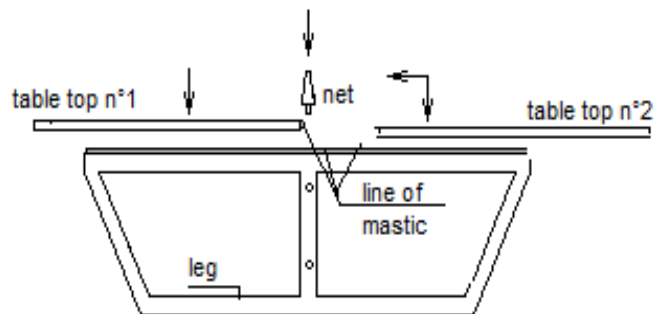

Plan 1

Plan 2

Plan 3

Plan 4

Plan 5

Plan 6

Concrete Table Tennis Table the Maccano

Pieces of bolts

- Table top: 2 (pose with 4 peoples)
- Net : 1 (pose with 2 peoples)
- Legs : 2 (pose with 2 peoples)
- Brace : 1 (pose with 2 peoples)
- Metal bar+clamping washers + nuts : 4
- Mastic glue : 1
- Nuts + cramping washer M10 (for brace) : 4
- Metal fasteners (for net) : 2
- Cramping washers M10 + nuts M10 (for net) : 6