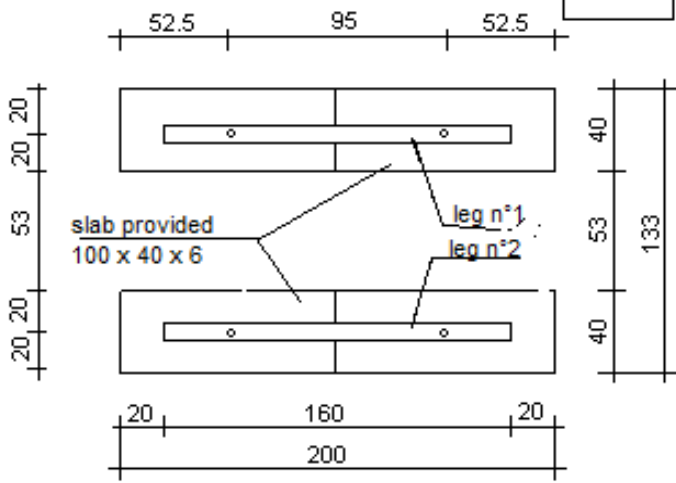

Plan 1

Plan 2

Plan 3

Plan 4

Plan 5

Plan 6

Concrete Table Tennis Table the Maccano

Pieces of bolts

- Table top: 2 (pose with 4 peoples)
- Net : 1 (pose with 2 peoples)
- Legs : 2 (pose with 2 peoples)
- Brace : 1 (pose with 2 peoples)
- Metal bar+clamping washers + nuts : 4
- Mastic glue : 1
- Nuts + cramping washer M10 (for brace) : 4
- Metal fasteners (for net) : 2
- Cramping washers M10 + nuts M10 (for net) : 6