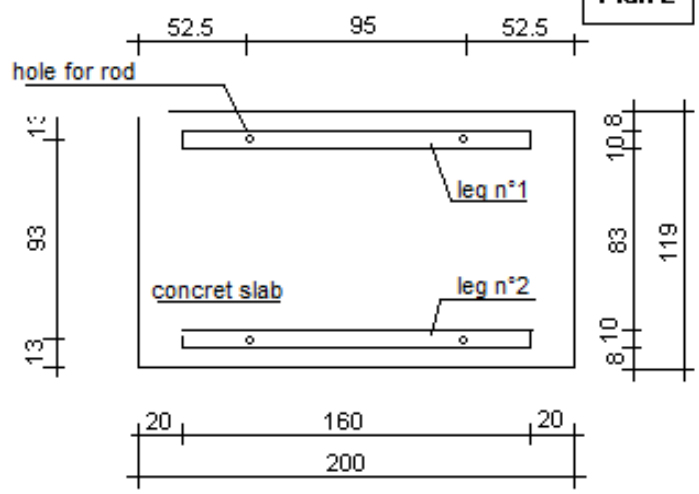

Plan 1

Plan 2

Plan 3

Plan 4

Plan 5

Plan 6

Concrete Table Tennis Table the Maccano

Pieces of bolts

- Table top: 2 (pose with 4 peoples)
- Net : 1 (pose with 2 peoples)
- Legs : 2 (pose with 2 peoples)
- Brace : 1 (pose with 2 peoples)
- Metal bar+clamping washers + nuts : 4
- Mastic glue : 1
- Nuts + cramping washer M10 (for brace) : 4
- Metal fasteners (for net) : 2
- Cramping washers M10 + nuts M10 (for net) : 6