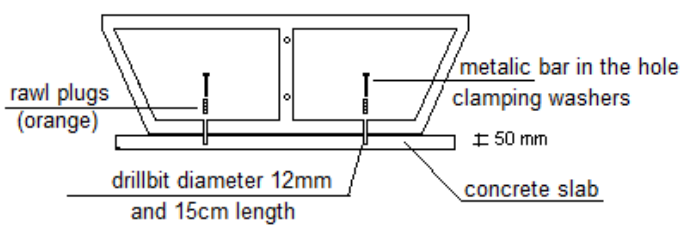

Plan 1

Plan 2

Plan 3

Plan 4

Plan 5

Plan 6

Concrete Table Tennis Table the Maccano

Pieces of bolts

- Table top: 2 (pose with 4 peoples)
- Net : 1 (pose with 2 peoples)
- Legs : 2 (pose with 2 peoples)
- Brace : 1 (pose with 2 peoples)
- Metal bar+clamping washers + nuts : 4
- Mastic glue : 1
- Nuts + cramping washer M10 (for brace) : 4
- Metal fasteners (for net) : 2
- Cramping washers M10 + nuts M10 (for net) : 6