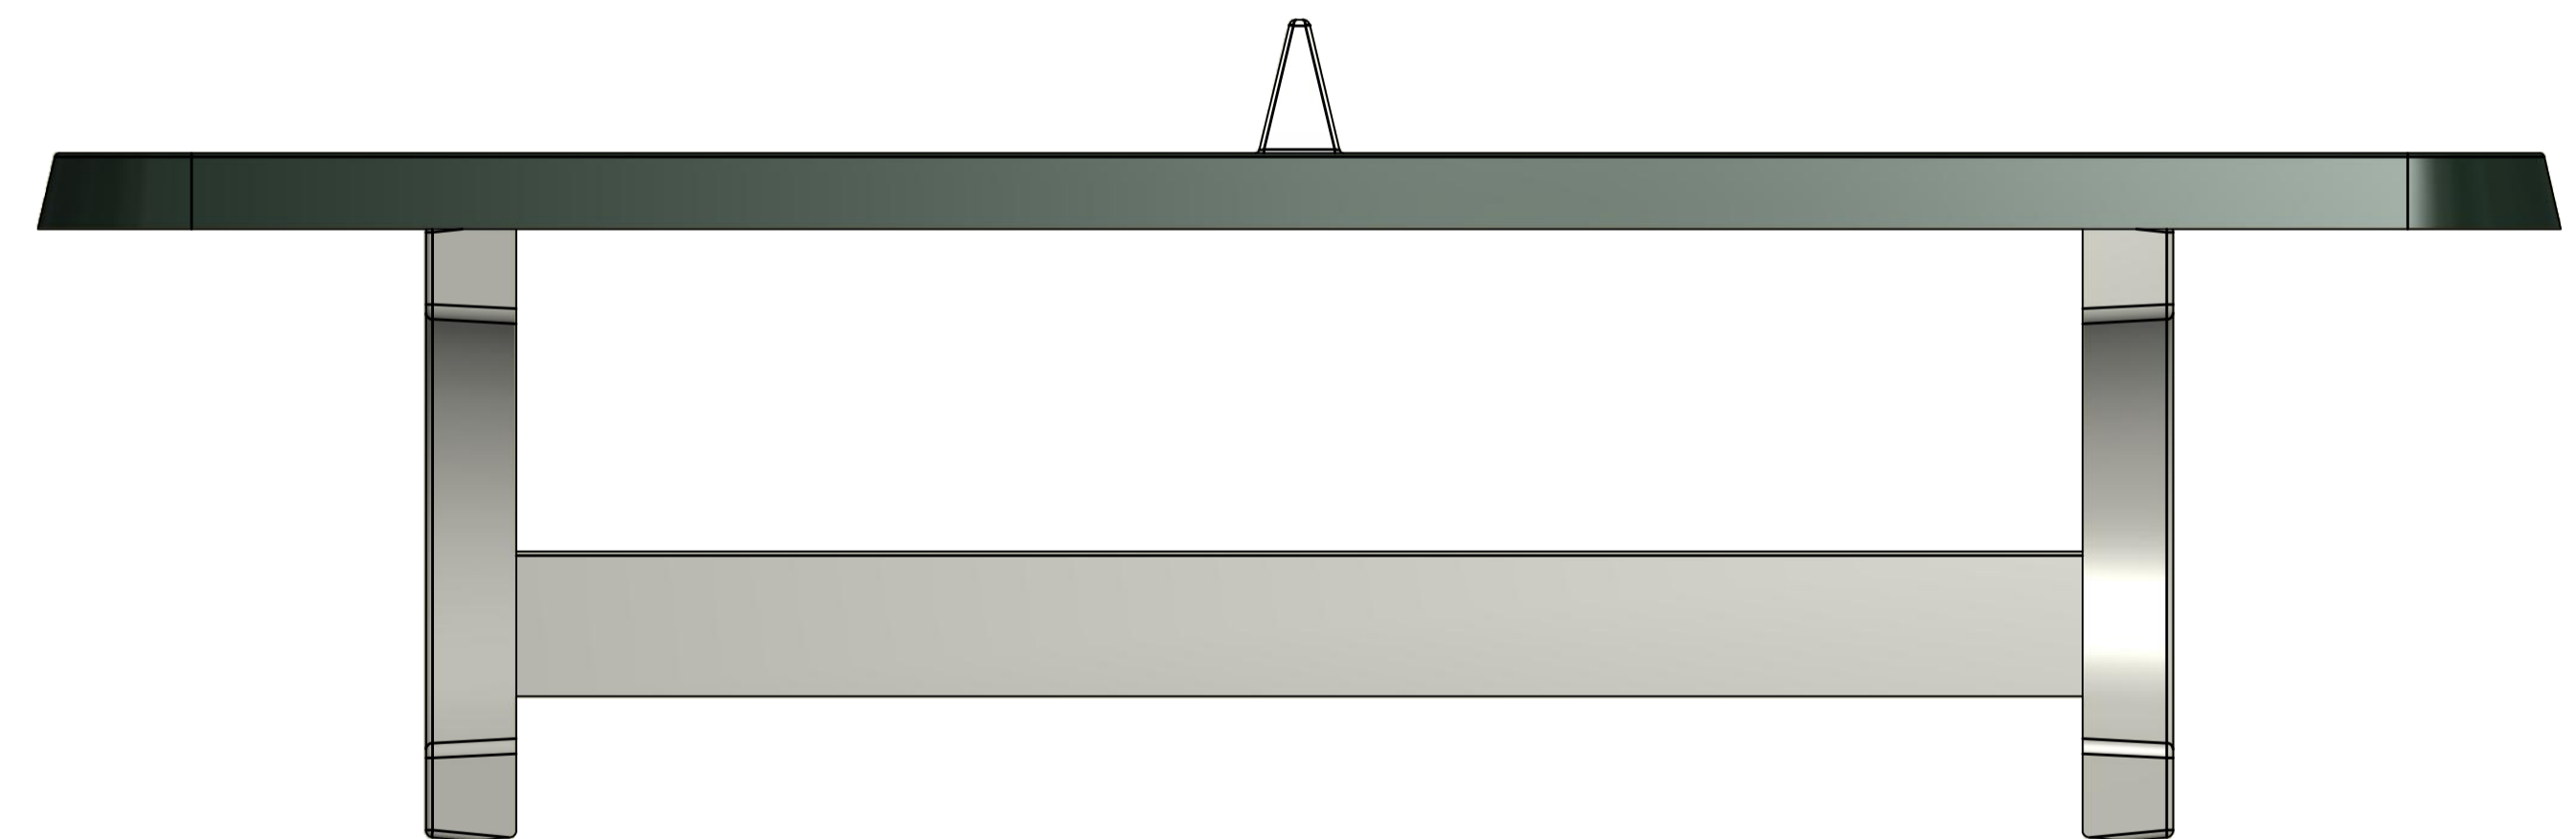

Contact

Tel: 01249 444 537
 info@redlynchleisure.co.uk
<https://redlynchleisure.co.uk>

**Redlynch Leisure
 Outdoor Table Tennis Tables**

The Rotterdam

Weight ±1360 KG

Contact
Tel: 01249 444 537
info@redlynchleisure.co.uk
<https://redlynchleisure.co.uk>

Redlynch Leisure
Outdoor Table Tennis Tables
The Rotterdam