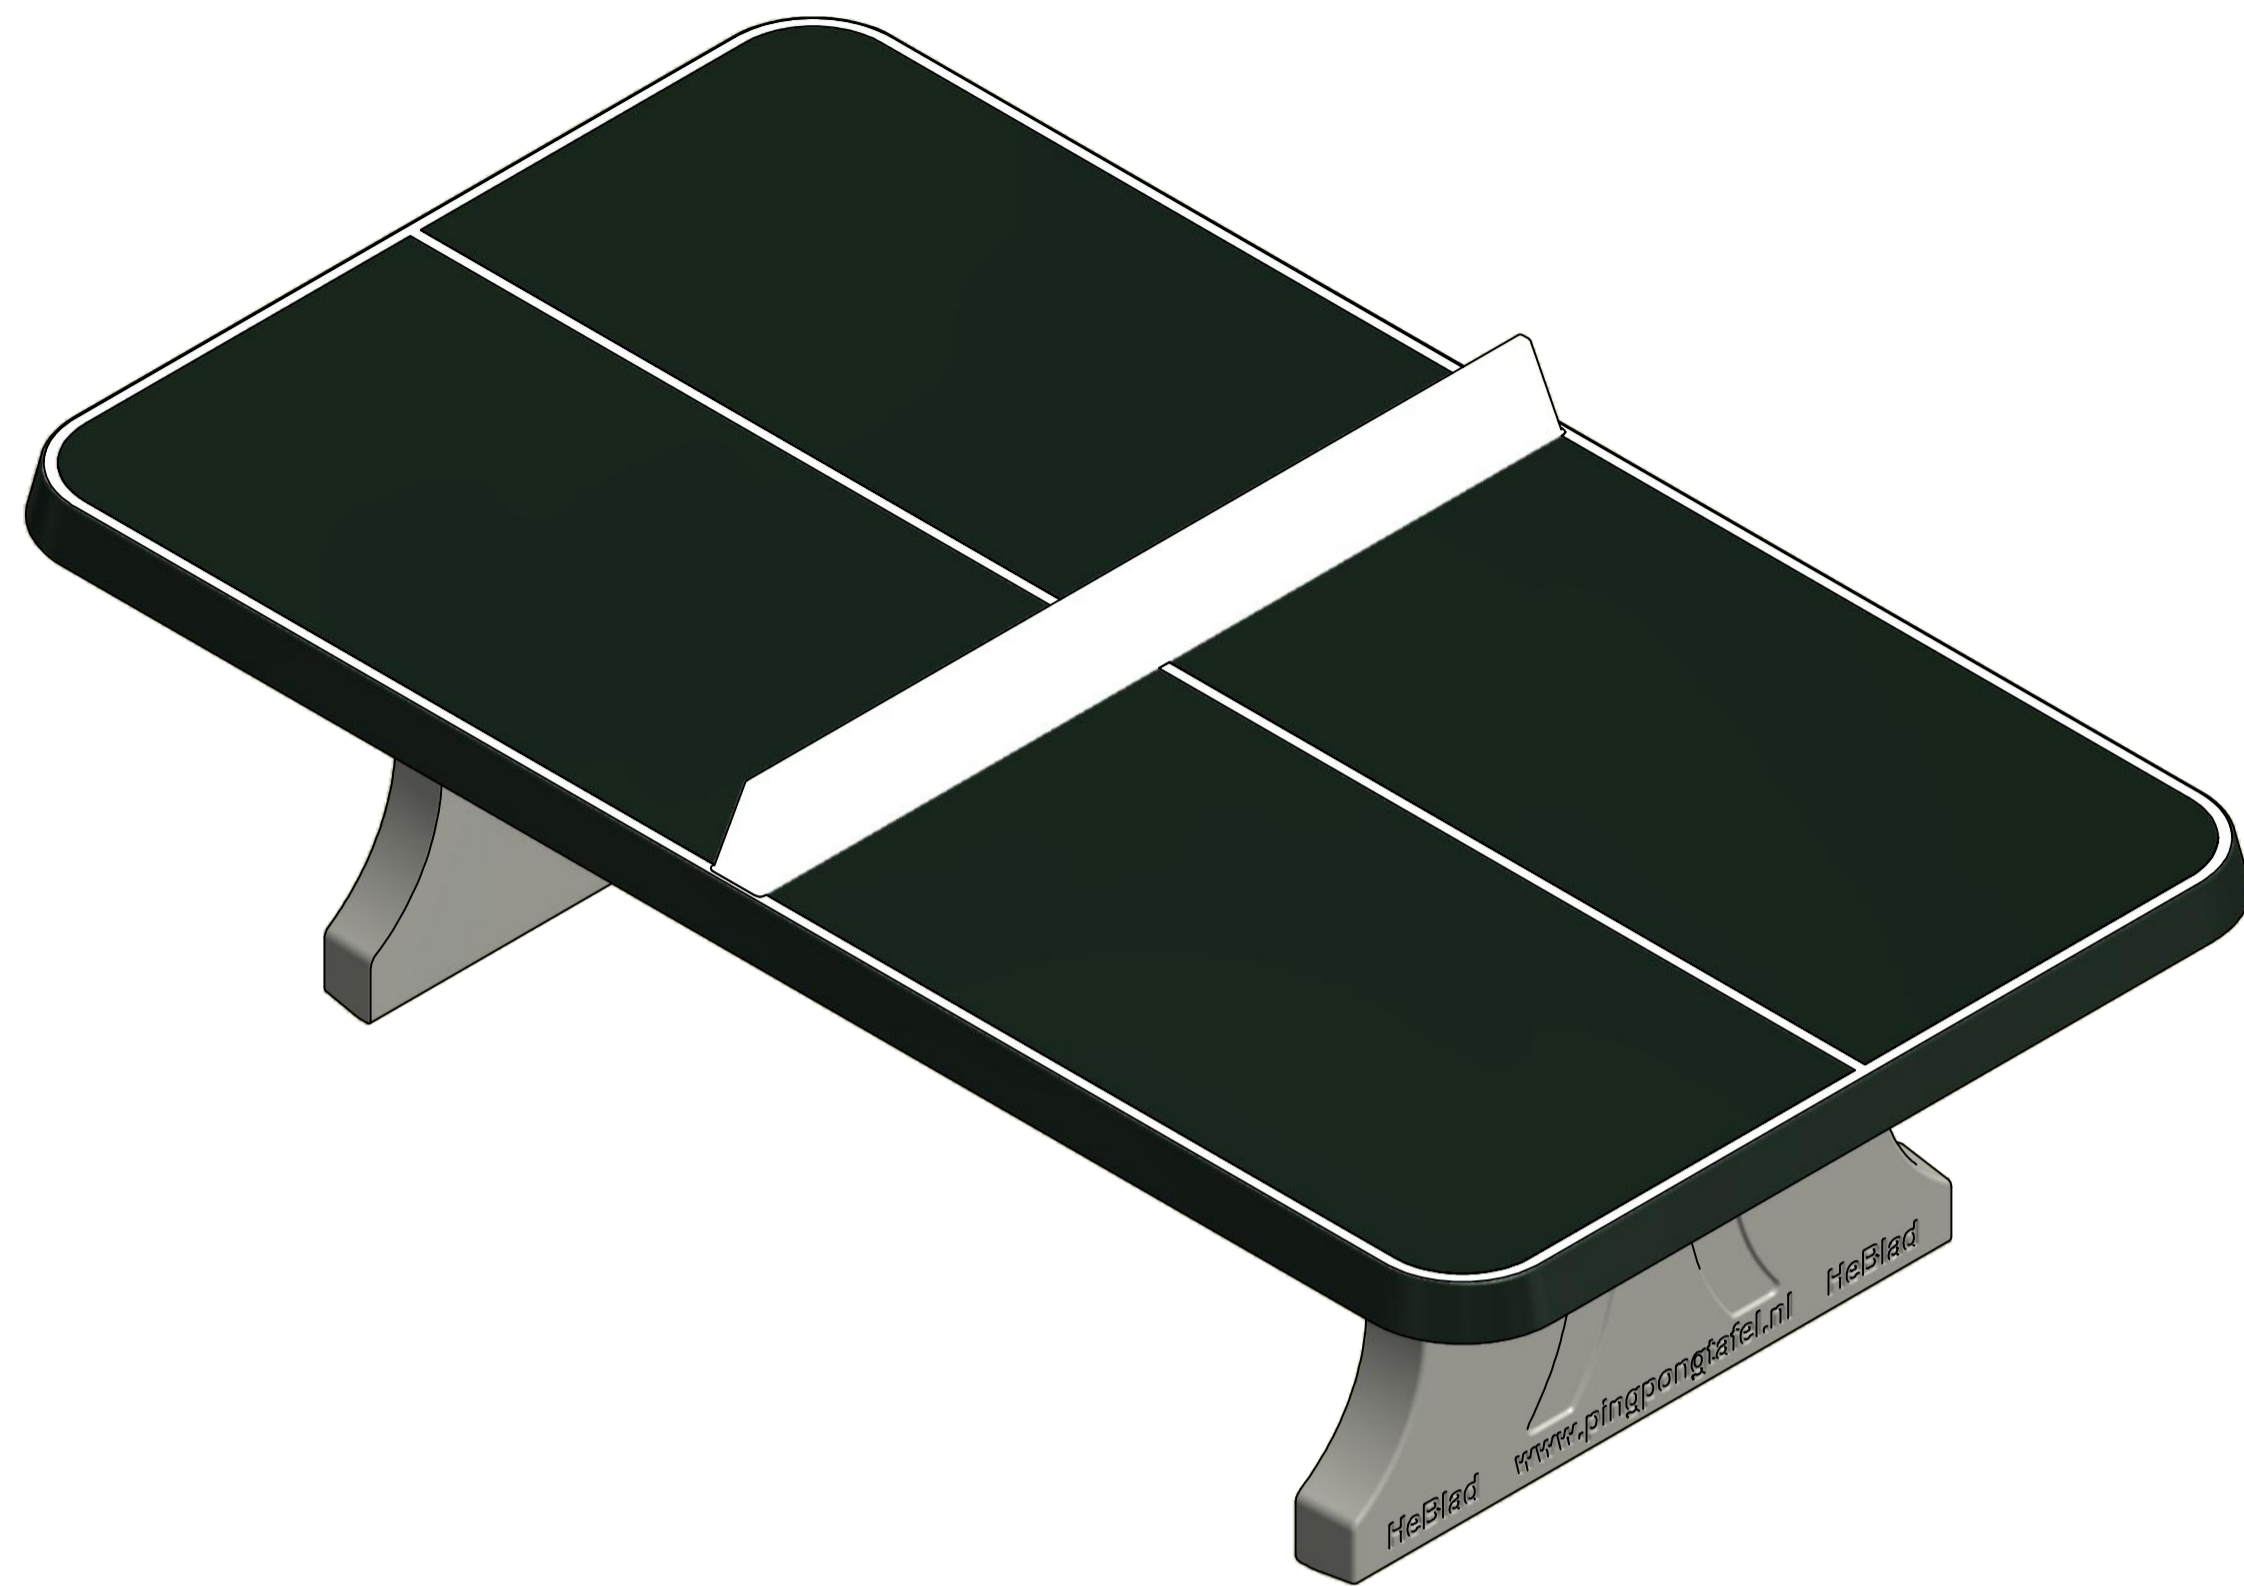

Contact

Tel: 01249 444 537
 info@redlynchleisure.co.uk
<https://redlynchleisure.co.uk>

**Redlynch Leisure
 Outdoor Table Tennis Tables**

The Rotterdam

Weight ±1360 KG

Contact
Tel: 01249 444 537
info@redlynchleisure.co.uk
<https://redlynchleisure.co.uk>

Redlynch Leisure
Outdoor Table Tennis Tables
The Rotterdam